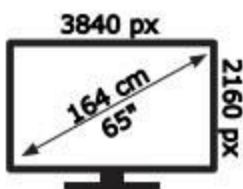

ENERG

JVC

LT-65VA8035

109 kWh/1000h

ABCDEF **G**

109 kWh/1000h

50551006